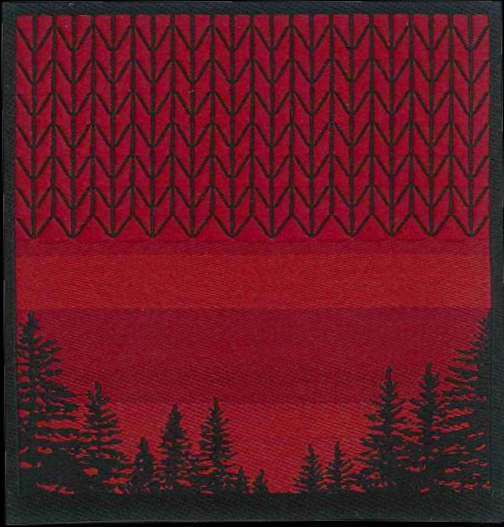

~80 picks / cm

WT145020 HD / COLOR SATIN

- Raw Softness
- Neon Yarn
- Satin Weave

48 picks / cm

WT1542

- Ultra Power Tape

WL167008 HD / COLORSATIN 56 Picks/cm
• Forest Back Drop

WL1543
• RGB Tribal Ombre