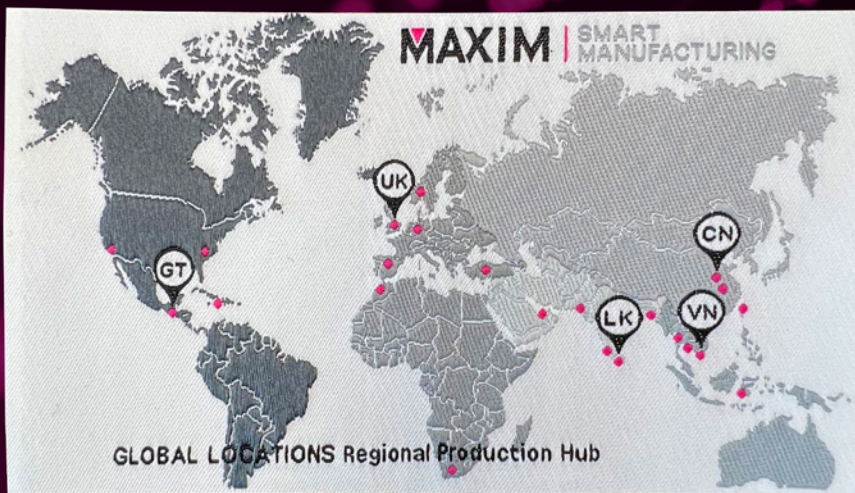

WL158

- Woven Damask Label
- Pellon Backing
- Laser Cut