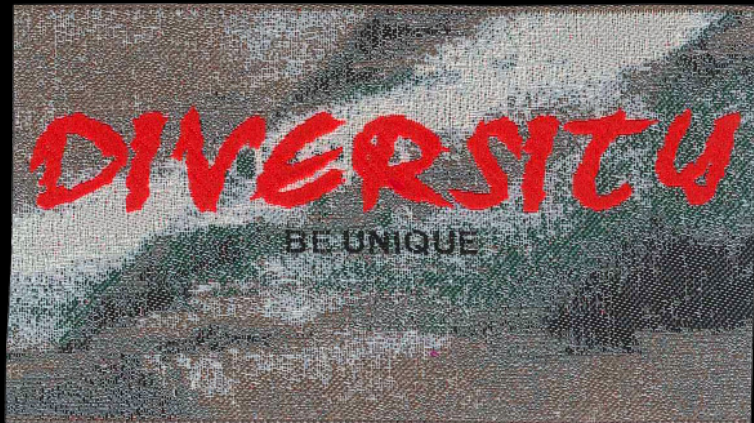

WT115087 HD / COLORSATIN
• Center Stripe Tape
• Satin Weave

~48 Picks / cm

WT1513
• Black Tape

WT1514

• Sandy Tape

WL1515

• Wild Snake Skin Woven

WL1516