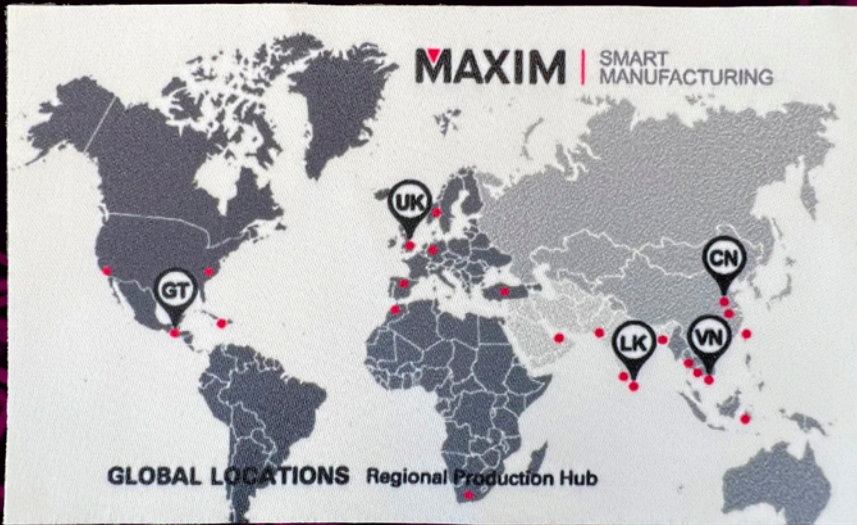

WL157

- Woven Label
- Sublimation Print