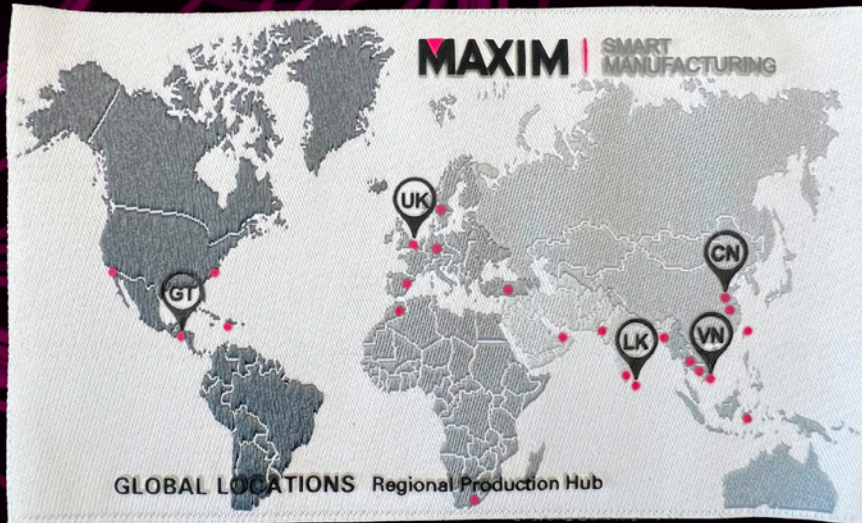

WL159

- Double Weave Damask
- Dark Weave HD
- Pink Dots Screen Print
- Logo HD Silicon Print