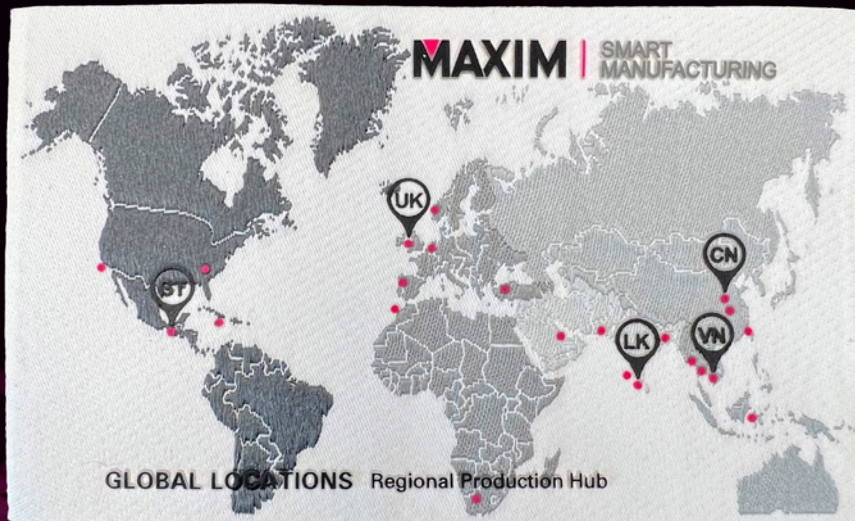

WL156

- Broadloom Taffeta
- Dark Weave HD
- Pink Dots Screen Print
- Logo HD Silicone Print